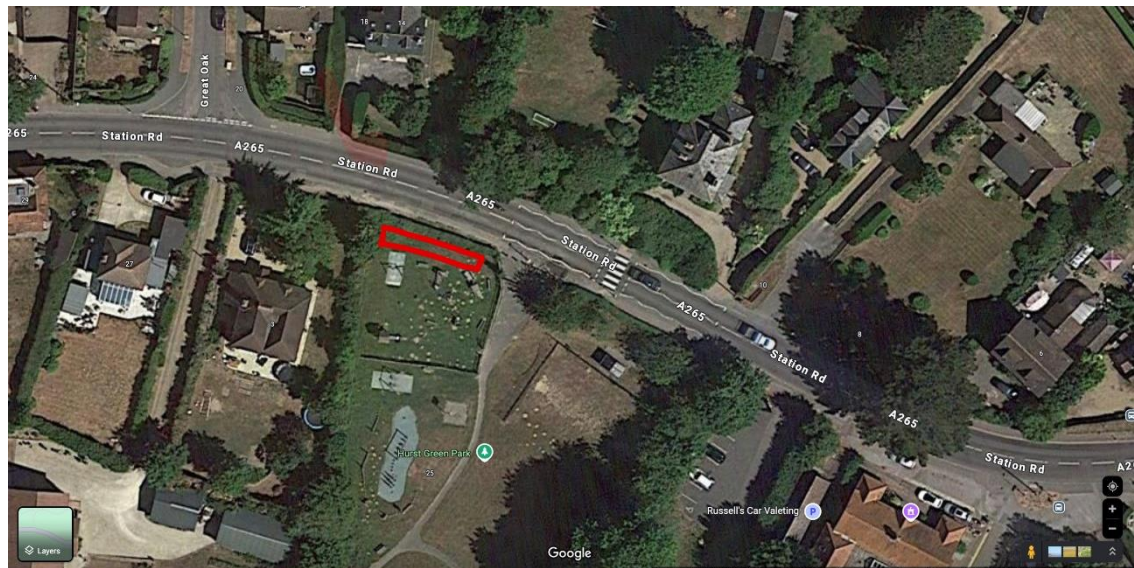

Trees to be located in the North West corner of lodge field, along the hedge row in the line of the path as indicated below

Details of any considered or known options:

Option A – Two Full Size and Two Medium Sized